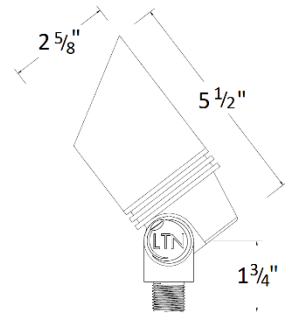

LED Lamp and Ground Stake Included

PART NUMBER	UPC	WATTS	LAMP INCLUDED
BU115BZ-2700-17		5	MR16 – 2700k – 17°
BU115BZ-2700		5	MR16 – 2700k – 40°
BU115BZ-2700-60		5	MR16 – 2700k – 60°
BU115BZ-17	852140007605	5	MR16 – 3000k – 17°
BU115BZ	852140007094	5	MR16 – 3000k – 40°
BU115BZ-60	852140007612	5	MR16 – 3000k – 60°
BU115BZ-4000-17		5	MR16 – 4000k – 17°
BU115BZ-4000		5	MR16 – 4000k – 40°
BU115BZ-4000-60		5	MR16 – 4000k – 60°
BU115BZ-5000-17		5	MR16 – 5000k – 17°
BU115BZ-5000		5	MR16 – 5000k – 40°
BU115BZ-5000-60		5	MR16 – 5000k – 60°
BU117BZ-17	852140007629	7	MR16 – 3000k – 17°
BU117BZ	852140007636	7	MR16 – 3000k – 40°
BU117BZ-60	852140007643	7	MR16 – 3000k – 60°

650 Algonquin Rd, Ste 206, Schaumburg, IL 60176
PH: 847.496.5276 FAX: 846.701.8342