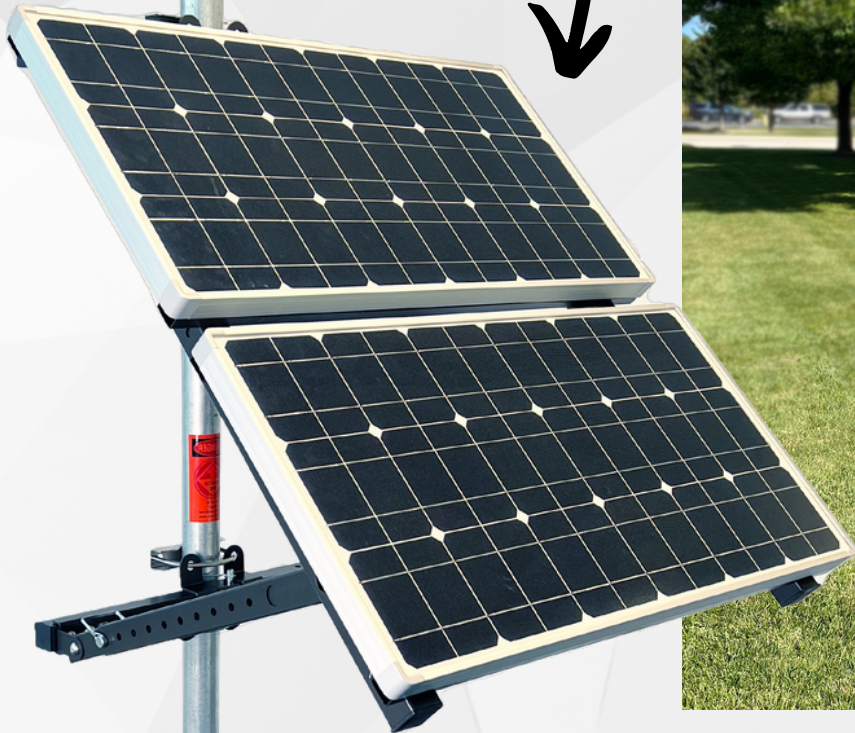

Renewable Universal Power Supply

LTN1-300RUPS

LTN2-300RUPS

Battery.

300W - Replaceable

Timer

Dusk to 2/4/6/8 hours

Operating Temp

PRODUCT #	COMPLETE SYSTEM
LTN1-300RUPS	50W Solar Panel, Expandable Bracket, 300W Power Station & 10' Cable (U-Bolts if necessary)
LTN2-300RUPS	50W Solar Panel, 2 in. Tenon Pole Mount, 300W Power Station & 10' Cable, 2 U-Bolts

	ACCESSORIES
LTN1-50WSP	50W Solar Panel
LTN1-YCBL	Y-Shaped Extension Cable for Additional Panel

50W "Shadow Proof" Solar Panel

- Independently wired bypass diodes for enhanced capability

Mounting Bracket

- **LTN1-300RUPS:**
 - Expandable Heavy Duty Bracket
 - Allows expansion to (2) 50W panels
- **LTN2-300RUPS:**
 - Tenon Mount for Surface Mount or 2-3 in. round pole

Stainless Steel Power Station

- 300W 14.2V 22.5 Ahr Rechargeable Battery (replaceable)
- Solar Controller Driver
- Timer with Photo Eye
- U-Bolts (if necessary)